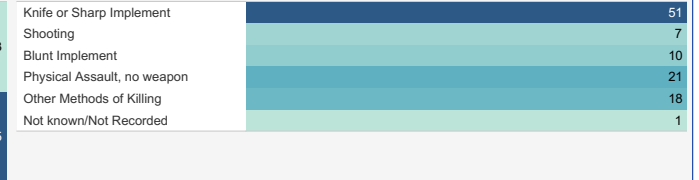

Method of Killing