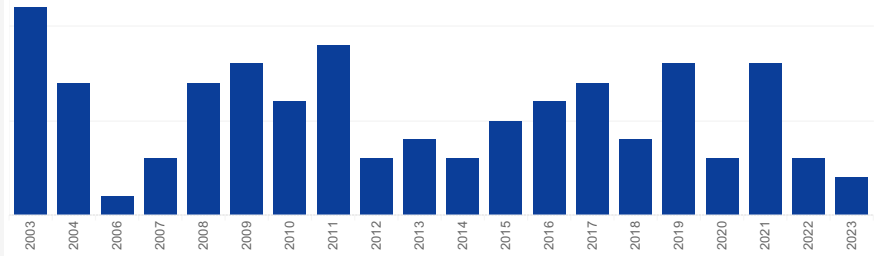

Trend over time

Hover over a year and click on the '+' to reveal quarters