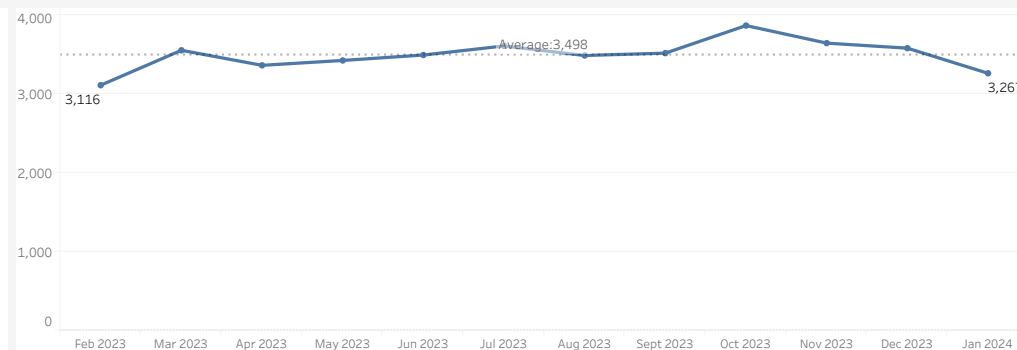

How has the volume of * (*) Offences changed?